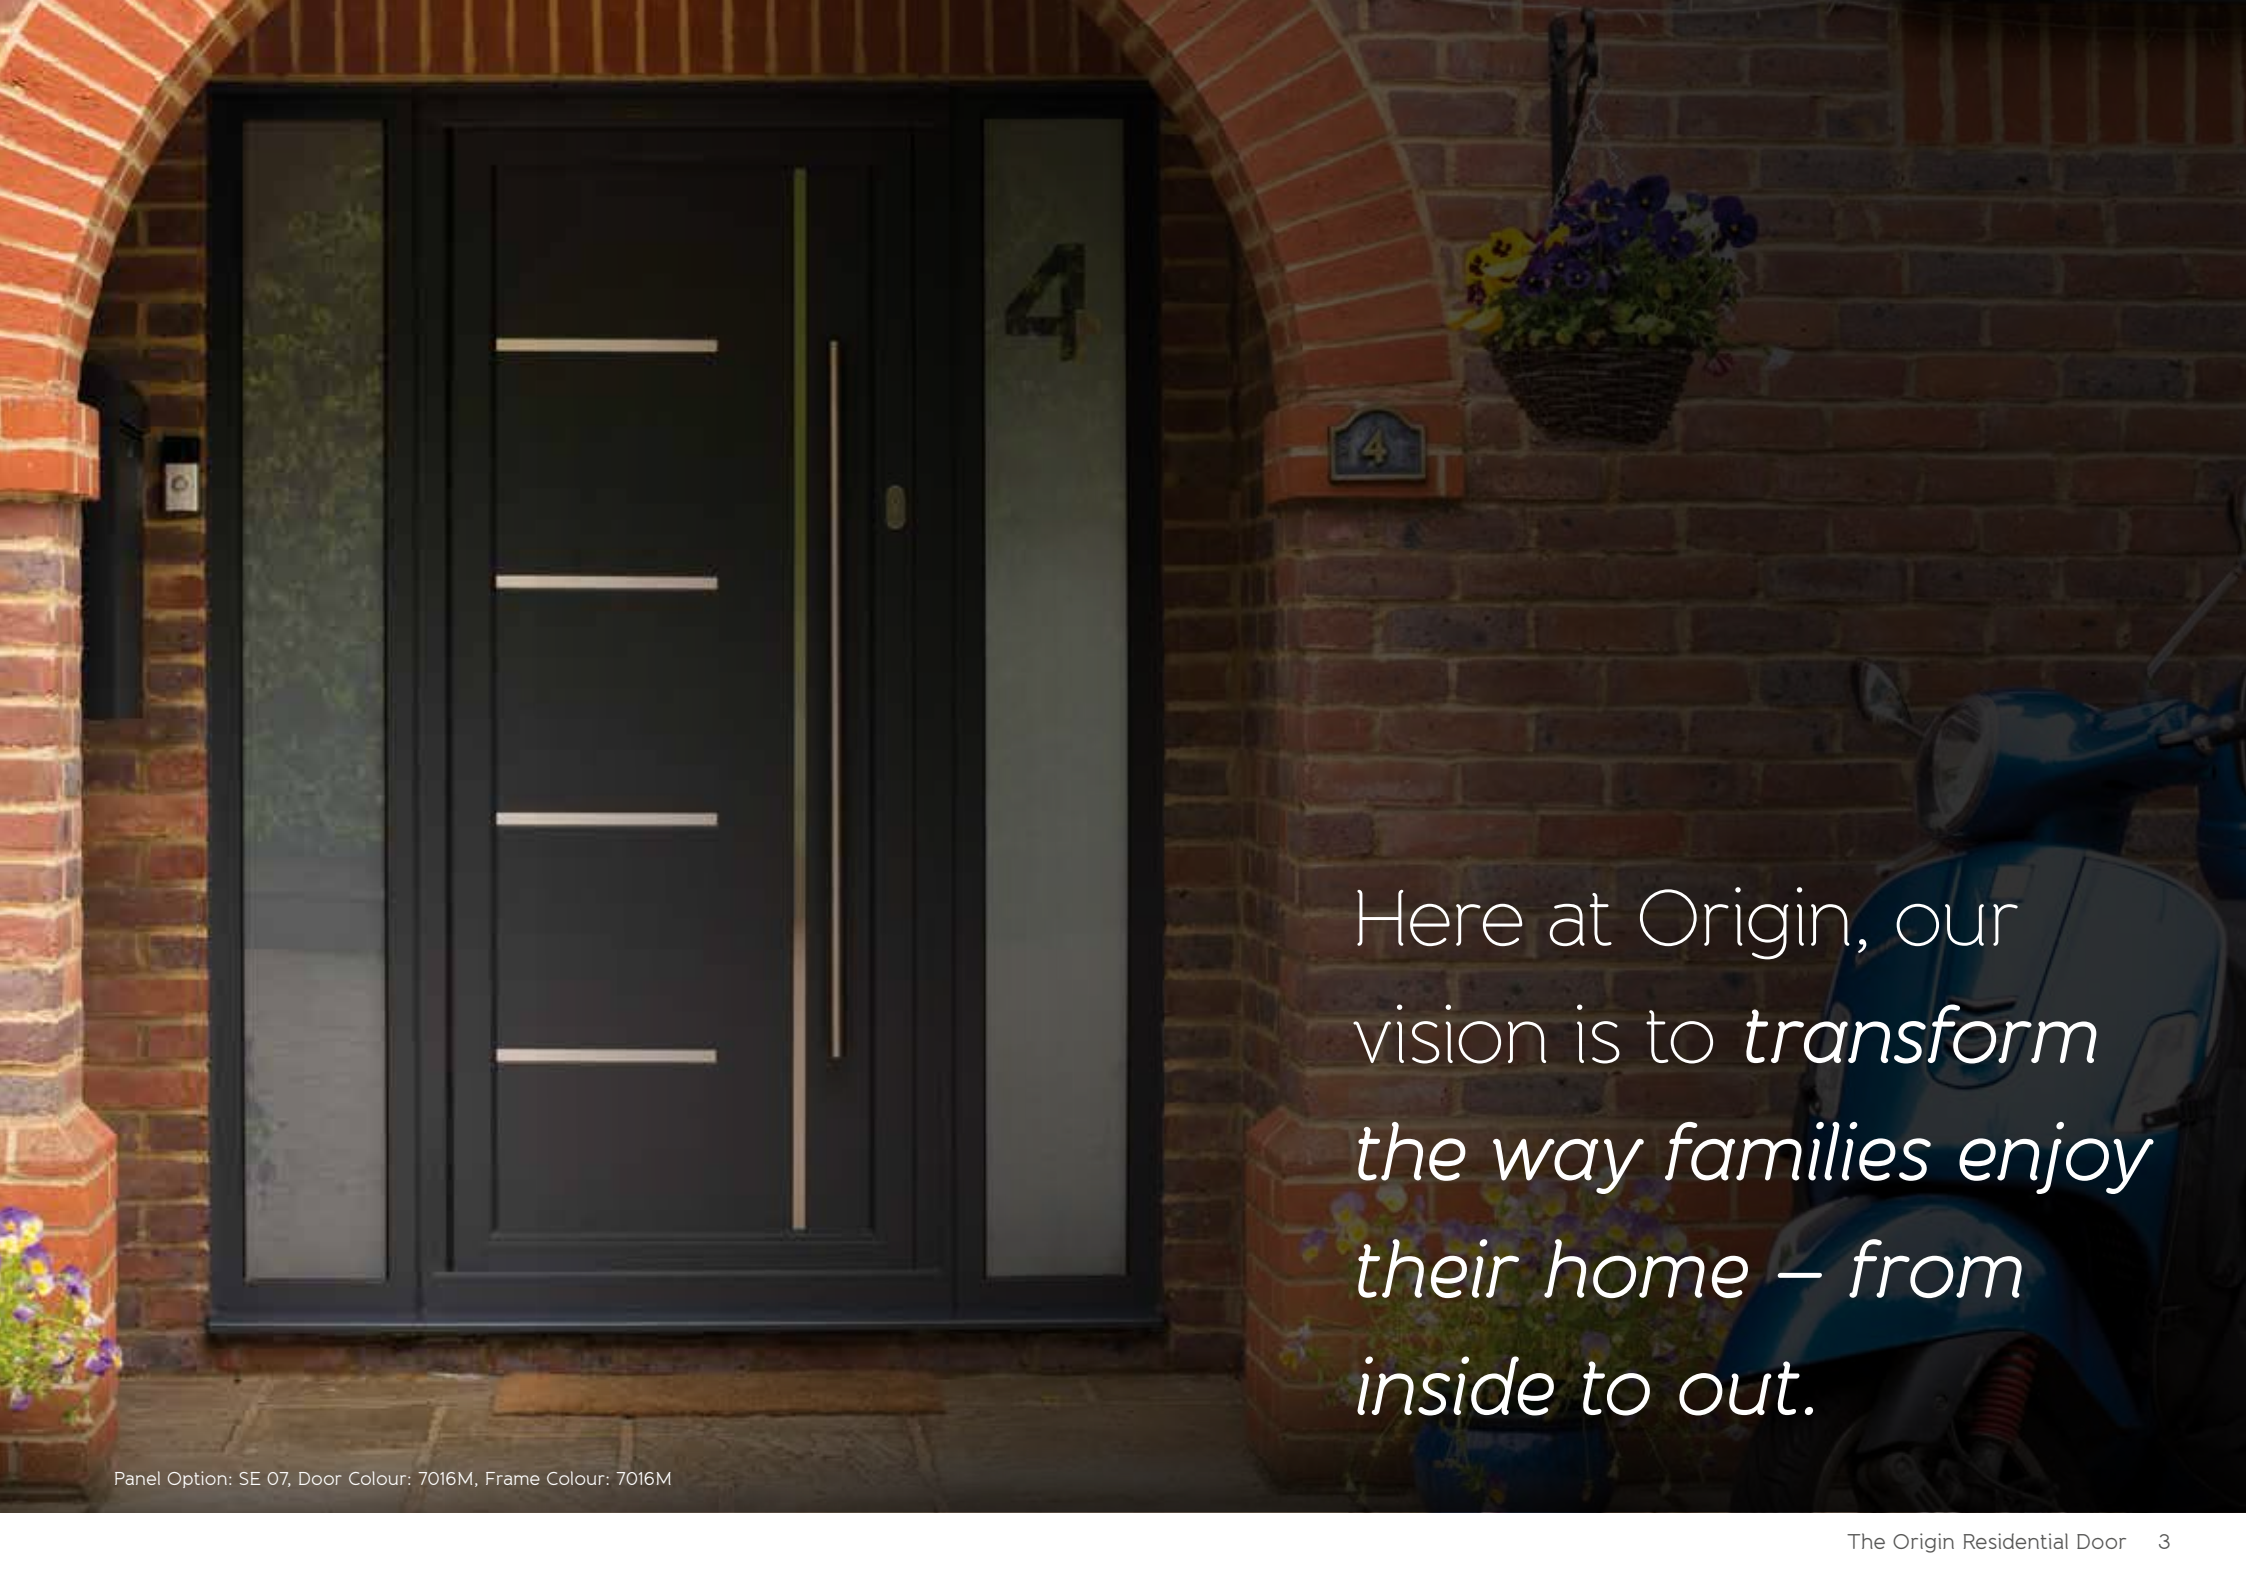

Here at Origin, our vision is to *transform* the way families enjoy their home – from *inside to out*.