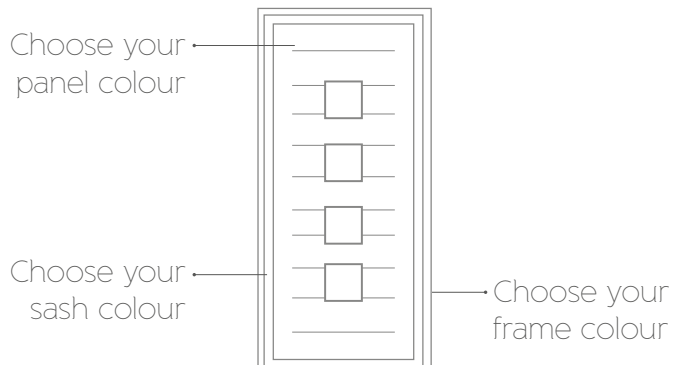

Inspired by colour...

set the tone of your home

Whatever your colour preference, with over 150 different RAL shades to choose from, you can be sure to find one that suits your taste – no matter how subtle or flamboyant it may be.

Ranging from bright primary shades through to candy pastels and deeper earthy tones, the extensive colour palette is guaranteed to offer inspiration to homeowners and interior designers alike. Of course, the usual favourites of black, white and all of the popular metallic shades in between are also on offer.

Additionally, different colours can be selected on the frame, sash and the panel, meaning that it's easy to create your own unique look.

A dual colour option is also available, so your chosen exterior colour(s) can complement the building style, while the interior can blend in or contrast with your internal colour scheme.

Don't be afraid to go for a bold hue that makes your entranceway pop. Or, for a more subtle look, a more conservative colour will complement most interiors. Popular combinations include a vibrant red or blue door paired with white frame for a friendly high-contrast aesthetic. Or for a fresh seaside feel, a light and dark blue juxtaposition works wonderfully. And if it's a classic contrast you're seeking, nothing beats a timeless black and white pairing.

Many of our RAL colours also come with the option of a matt, satin or gloss finish, giving you plenty of choice to make a great first impression.