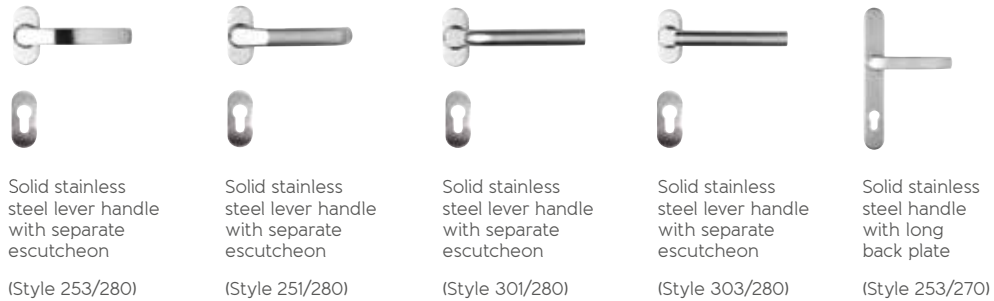

Getting a handle on things...

The handles of an Origin Residential Door are the perfect finishing touch to the exquisitely designed system.

Choose from a selection of elegant handle styles that have been designed and manufactured with the same level of care and dedication as every other component.

With the offset handle, you can choose to have it placed on either the panel itself or on the door sash, whilst the straight bar and bow bar handles will sit on the panel.*

In addition to striking the optimum balance between superior strength and sleek design, our handles are exhaustively cycle-tested to ensure they mirror the flawless functionality of the doors themselves and will, therefore, stand the test of time.

*Handle options and positions may vary dependent on the panel chosen.

Premium stainless steel range

Solid stainless steel lever handle with separate escutcheon

(Style 253/280)

Solid stainless steel lever handle with separate escutcheon

(Style 251/280)

Solid stainless steel lever handle with separate escutcheon

(Style 301/280)

Solid stainless steel lever handle with separate escutcheon

(Style 303/280)

Solid stainless steel handle with long back plate

(Style 253/270)

Certain models can also be colour coded in any RAL shade.