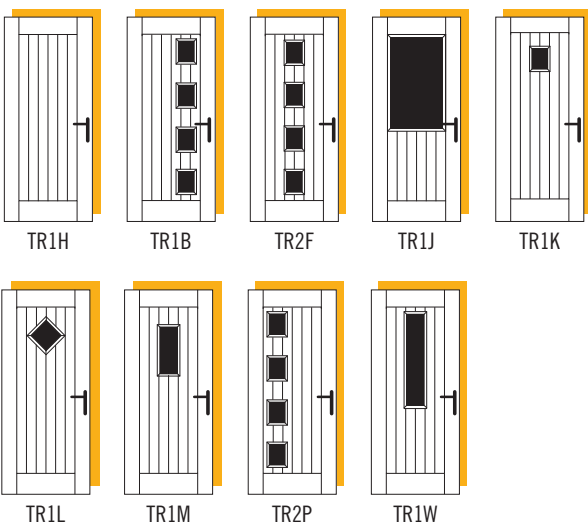

COTTAGE RANGE

TURNER