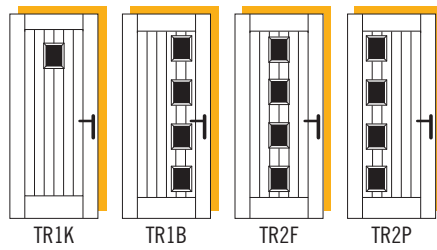

COTTAGE
RANGE

TURNER

DECORATIVE GLAZING OPTIONS

WOODSTAIN FINISHES ▾

ROSEWOOD
□
(White internal side)

GOLDEN OAK
□
(White internal side)

STANDARD COLOURS ▾

JET
BLACK

STEEL
BLUE

TRAFFIC
WHITE

SIGNAL
RED

PINE
GREEN

HERITAGE COLOURS ▾

CHARTWELL
GREEN
□

LARKSPUR
BLUE

CREAM
□

SLATE GREY
□

WILLOW

BRUNSWICK
GREEN

DESERT
SAND

CAMOUFLAGE
BEIGE

WINE
RED

SILVER
GREY

ANTHRACITE GREY
□

BROWN BLACK
□

CHOOSE YOUR OWN RAL COLOUR ▾

AVAILABLE GLAZING

TR1K Clear / Diamond Cut / Elegance / Obscure / Prairie / Reflections / Retro / Traditional Etch

TR1B Clear / Diamond Cut / Elegance / Obscure / Prairie / Reflections / Retro / Traditional Etch

TR2F Clear / Diamond Cut / Elegance / Obscure / Prairie / Reflections / Retro / Traditional Etch

TR2P Clear / Diamond Cut / Elegance / Obscure / Prairie / Reflections / Retro / Traditional Etch

▼ Retro available in Red, Blue, Green and Black.

□ Available with matching frame colour. NOTE: Due to the difference of materials we cannot guarantee an exact match in colour or texture of stained or painted doors to these foiled frames.

▣ Available as Secured by Design.

Visit the Truedor online door designer for the latest product options - www.truedor.co.uk