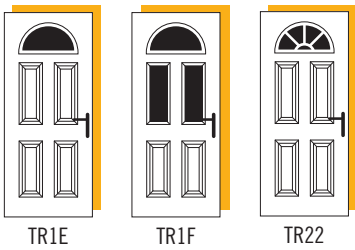

Available as Secured by Design.

Visit the Truedor online door designer for the latest product options - www.truedor.co.uk

TRUEDOR RANGES

TRADITIONAL RANGE

CÉZANNE

MATISSE

DA VINCI

MONET