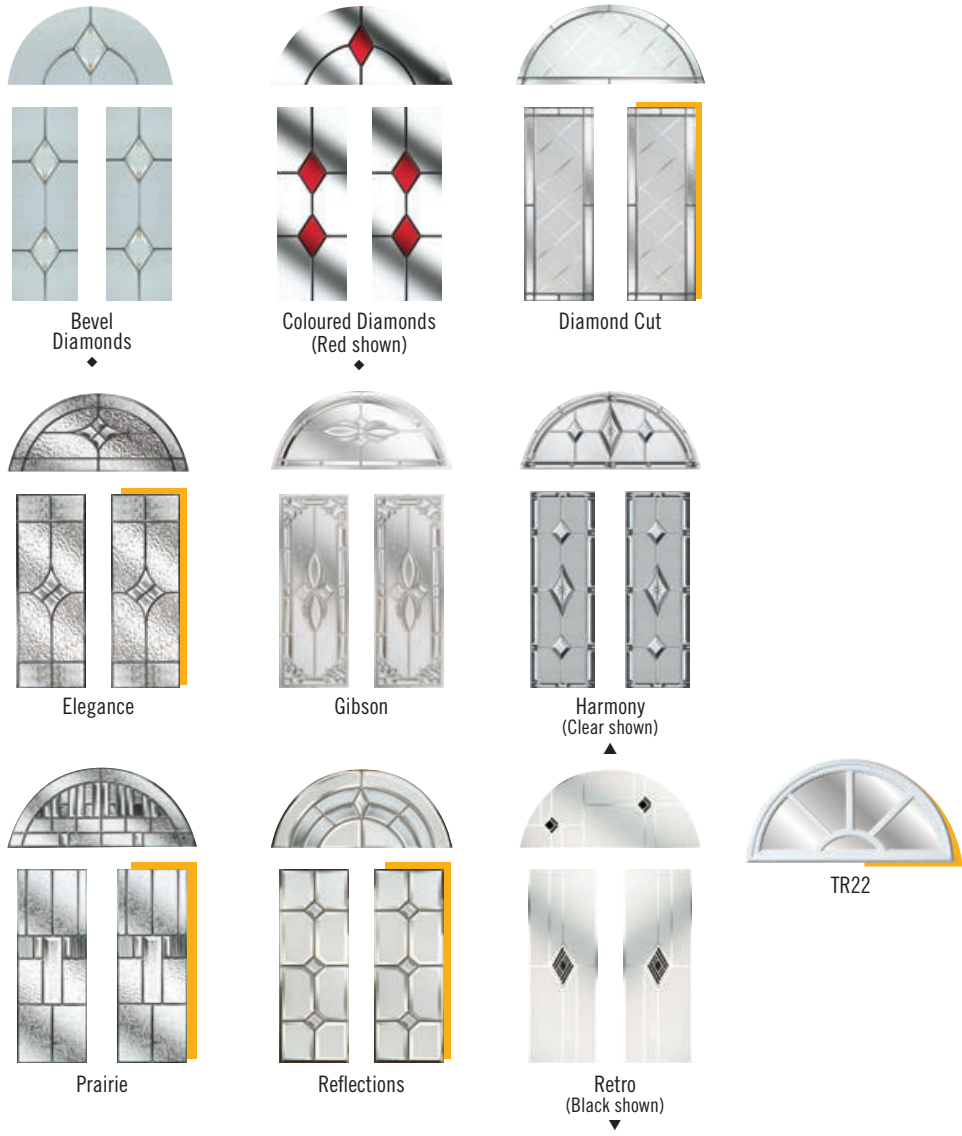

DECORATIVE GLAZING OPTIONS