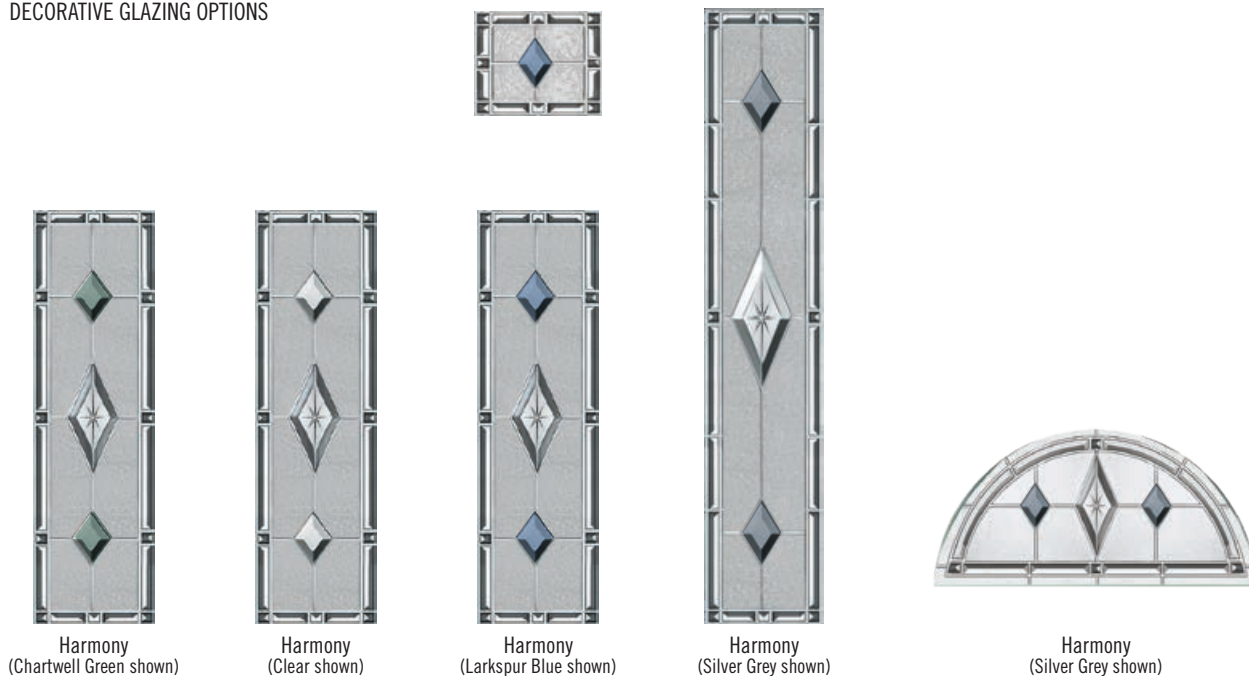

DECORATIVE GLAZING OPTIONS

Harmony
(Chartwell Green shown)

Harmony
(Clear shown)

Harmony
(Larkspur Blue shown)

Harmony
(Silver Grey shown)

Harmony
(Silver Grey shown)