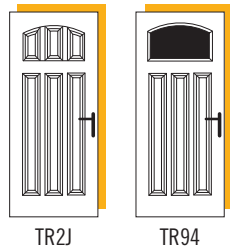

TR2J

TR94

TRADITIONAL RANGE

REMBRANDT

DECORATIVE GLAZING OPTIONS