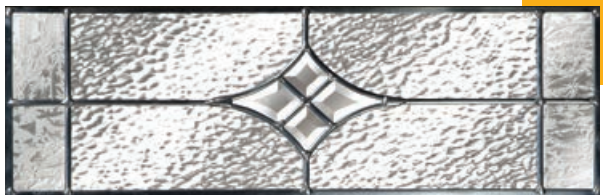

MONDRIAN

DECORATIVE GLAZING OPTIONS

Elegance