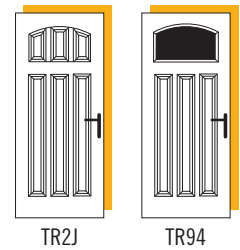

TRUEDOR RANGES

TRADITIONAL RANGE

CÉZANNE

MATISSE

DA VINCI

MONET

WHISTLER

GAUGUIN

REMBRANDT

HARMONY GLASS RANGE

HARMONY

CONTEMPORARY RANGE

MONDRIAN

COTTAGE RANGE

TURNER

KANDINSKY

GOYA