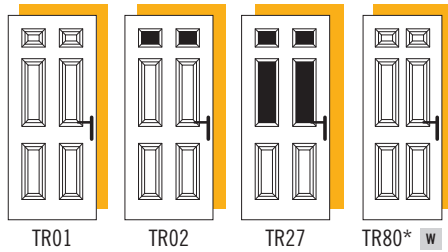

TRADITIONAL RANGE

MATISSE

DECORATIVE GLAZING OPTIONS

WOODSTAIN FINISHES

STANDARD COLOURS

HERITAGE COLOURS

AVAILABLE GLAZING

TR02 Bevel Diamonds / Clear / Coloured Diamonds / Diamond Cut / Diamond Lead / Elegance / Gibson / Harmony / Obscure / Prairie / Reflections / Retro / Square Lead / Traditional Etch

TR27 Bevel Diamonds / Clear / Coloured Diamonds / Diamond Cut / Diamond Lead / Elegance / Gibson / Harmony / Obscure / Prairie / Reflections / Retro / Square Lead

- Stippolyte backing glass
- ▼ Retro available in Red, Blue, Green and Black.
- ▲ Harmony available in various colours.
- Available with matching frame colour. NOTE: Due to the difference of materials we cannot guarantee an exact match in colour or texture of stained or painted doors to these foiled frames.
- ▬ Available as Secured by Design.
- Specially designed to suit narrow openings.
- ▭ Available in White only.

CHOOSE YOUR OWN RAL COLOUR