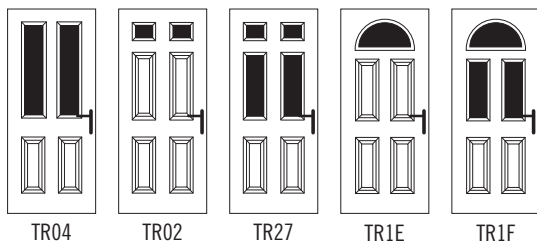

DECORATIVE GLAZING OPTIONS

AVAILABLE GLAZING

Clear option available for use with any other door colour.

All these designs feature an obscure stippolyte style pattern for easy matching sidelights and toplights, please see page 45 for more information.

☐ Available with matching frame colour. NOTE: Due to the difference of materials we cannot guarantee an exact match in colour or texture of stained or painted doors to these foiled frames.

HARMONY COLOURS ▾

CHARTWELL GREEN
☐

LARKSPUR BLUE

SILVER GREY