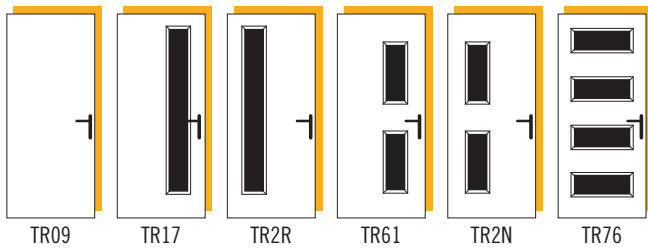

CONTEMPORARY RANGE

MONDRIAN

DECORATIVE GLAZING OPTIONS

WOODSTAIN FINISHES ▾

ROSEWOOD
□
(White internal side)

GOLDEN OAK
□
(White internal side)

STANDARD COLOURS ▾

JET BLACK

STEEL BLUE

TRAFFIC WHITE

SIGNAL RED

PINE GREEN

HERITAGE COLOURS ▾

CHARTWELL GREEN
□

LARKSPUR BLUE

CREAM
□

SLATE GREY
□

WILLOW

BRUNSWICK GREEN

DESERT SAND

CAMOUFLAGE BEIGE

WINE RED

SILVER GREY

ANTHRACITE GREY
□

BROWN BLACK
□

CHOOSE YOUR OWN RAL COLOUR ▾

AVAILABLE GLAZING

TR17 Clear / Linear / Obscure

TR2R Clear / Linear / Obscure

TR61 Clear / Obscure

TR2N Clear / Obscure

TR76 Clear / Elegance / Obscure / Reflections / Retro

▼ Retro available in Red, Blue, Green and Black.

□ Available with matching frame colour. NOTE: Due to the difference of materials we cannot guarantee an exact match in colour or texture of stained or painted doors to these foiled frames.

▣ Available as Secured by Design.

Visit the Truedor online door designer for the latest product options - www.truedor.co.uk