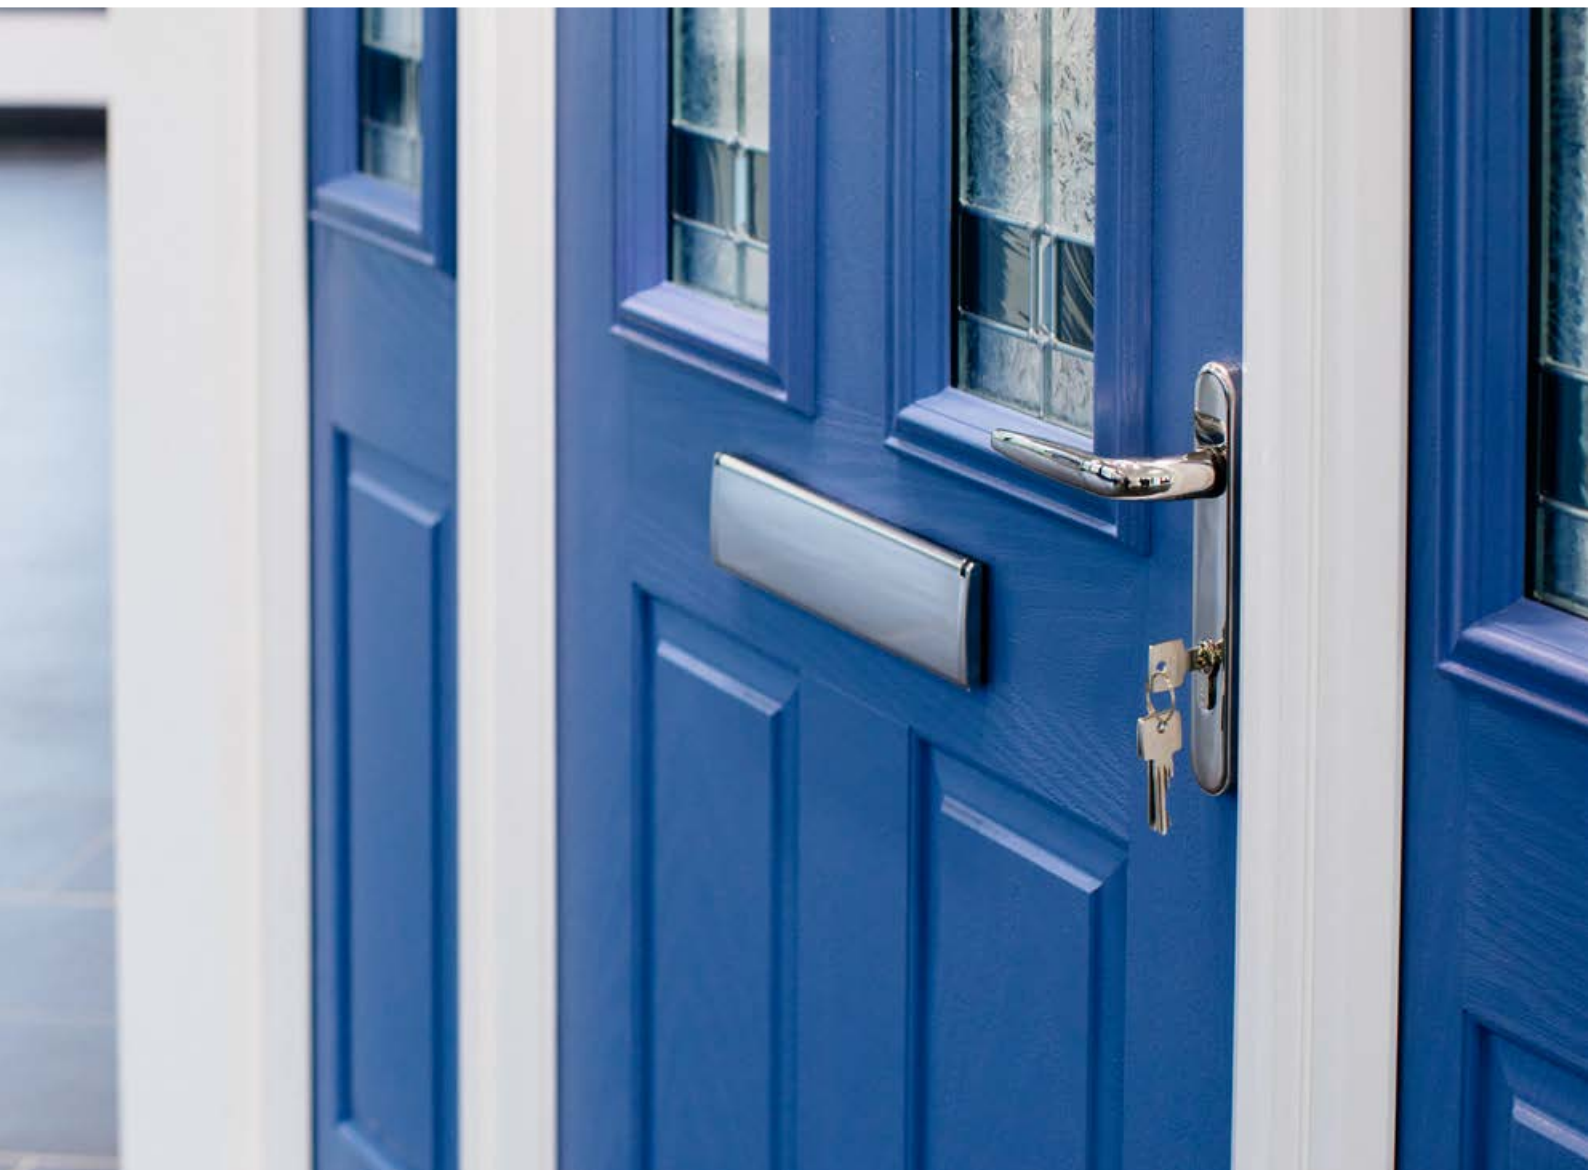

FOR OVER 35 YEARS, IG DOORS, THE COMPANY BEHIND TRUEDOR, HAS MANUFACTURED THE FINEST QUALITY DOORS USING TRIED AND TRUSTED TECHNIQUES THAT ARE PASSED ON BY EXPERIENCED, SKILLED PROFESSIONALS

TRULY FRIENDLY TO THE ENVIRONMENT

IG Doors, the company behind Truedor, recognises its important role in conserving the environment for future generations and aims to pursue a sound environmental strategy through the implementation of its environmental policy and by setting annual environmental objectives and targets.

The responsibility for implementing the environmental policy lies with the management team, assisted by employees at all levels.

The Company encourages staff training and development to ensure that commitment to the policy can be fulfilled. The main aspects of the Company's strive for environmental excellence include:

- the prevention of pollution
- a reduction in energy consumption
- a reduction in waste generation
- an increase in the use of sustainable materials

IG Doors Ltd achieved certificate BS EN ISO 14001.