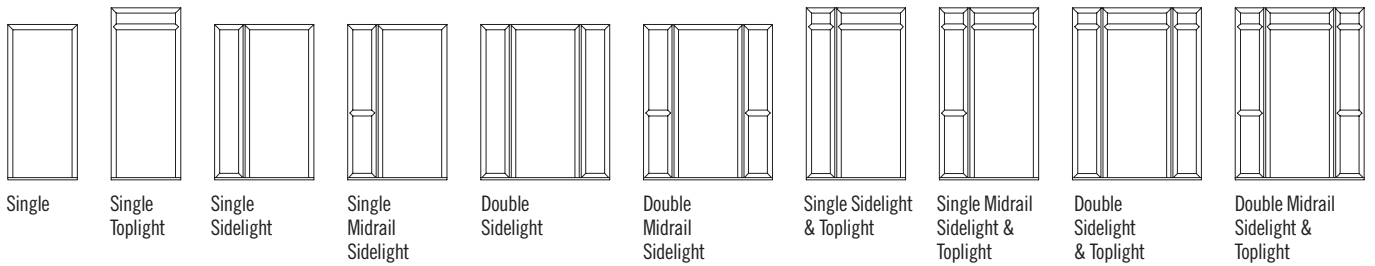

FRAME DETAILS

MAXIMUM & MINIMUM SIZES WITHOUT FRAME EXTENDERS				
SINGLE DOORSETS	LOW ALUMINIUM THRESHOLD		4 SIDED PVCu FRAME	
	No Sill	Standard PVCu Sill	No Sill	Standard PVCu Sill
Min Height (mm)	1924	1954	1953	1983
Max Height (mm)	2072	2102	2101	2131
STANDARD DOOR				
Min Width (mm)	836	836	836	836
Max Width (mm)	1002	1002	1002	1002
REMBRANDT DOOR				
Min Width (mm)	883	883	883	883
Max Width (mm)	1002	1002	1002	1002
NARROW DOORS (TR36 TR80)				
Min Width (mm)	774	774	774	774
Max Width (mm)	850	850	850	850
W AVAILABLE IN WHITE ONLY