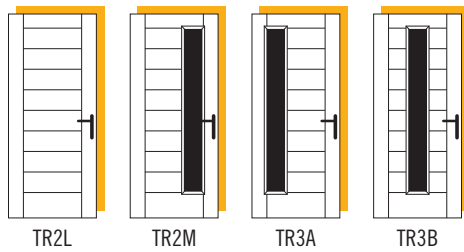

CONTEMPORARY RANGE

KANDINSKY

DECORATIVE GLAZING OPTIONS

WOODSTAIN FINISHES ▾

STANDARD COLOURS ▾

HERITAGE COLOURS ▾

AVAILABLE GLAZING

TR3A Clear / Obscure / Linear
TR3B Clear / Obscure / Linear
TR2M Clear / Obscure / Linear

- ▼ Retro available in Red, Blue, Green and Black.
- ☐ Available with matching frame colour. NOTE: Due to the difference of materials we cannot guarantee an exact match in colour or texture of stained or painted doors to these foiled frames.
- ☐ Available as Secured by Design.

Visit the Truedor online door designer for the latest product options - www.truedor.co.uk

CHOOSE YOUR OWN RAL COLOUR ▾