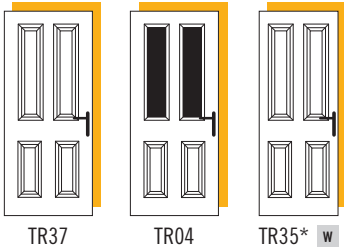

Available as Secured by Design.

Visit the Truedor online door designer for the latest product options - www.truedor.co.uk

TRUEDOR RANGES

TRADITIONAL RANGE

CÉZANNE

MATISSE

DA VINCI

MONET