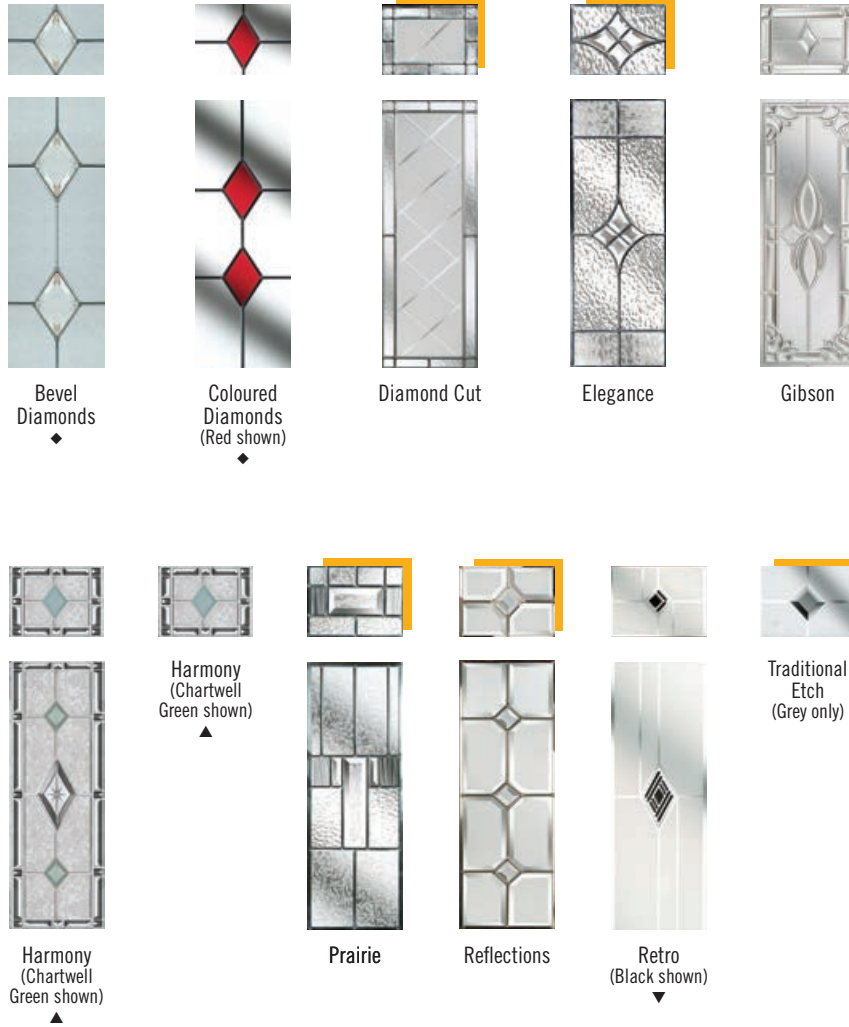

DECORATIVE GLAZING OPTIONS