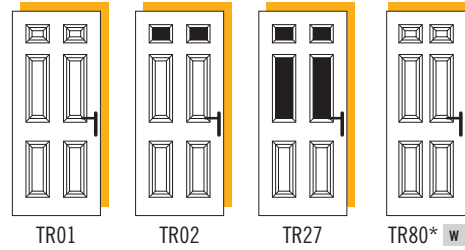

Available as Secured by Design.

Visit the Truedor online door designer for the latest product options - www.truedor.co.uk

TRUEDOR RANGES

TRADITIONAL RANGE

CÉZANNE

MATISSE

DA VINCI

MONET