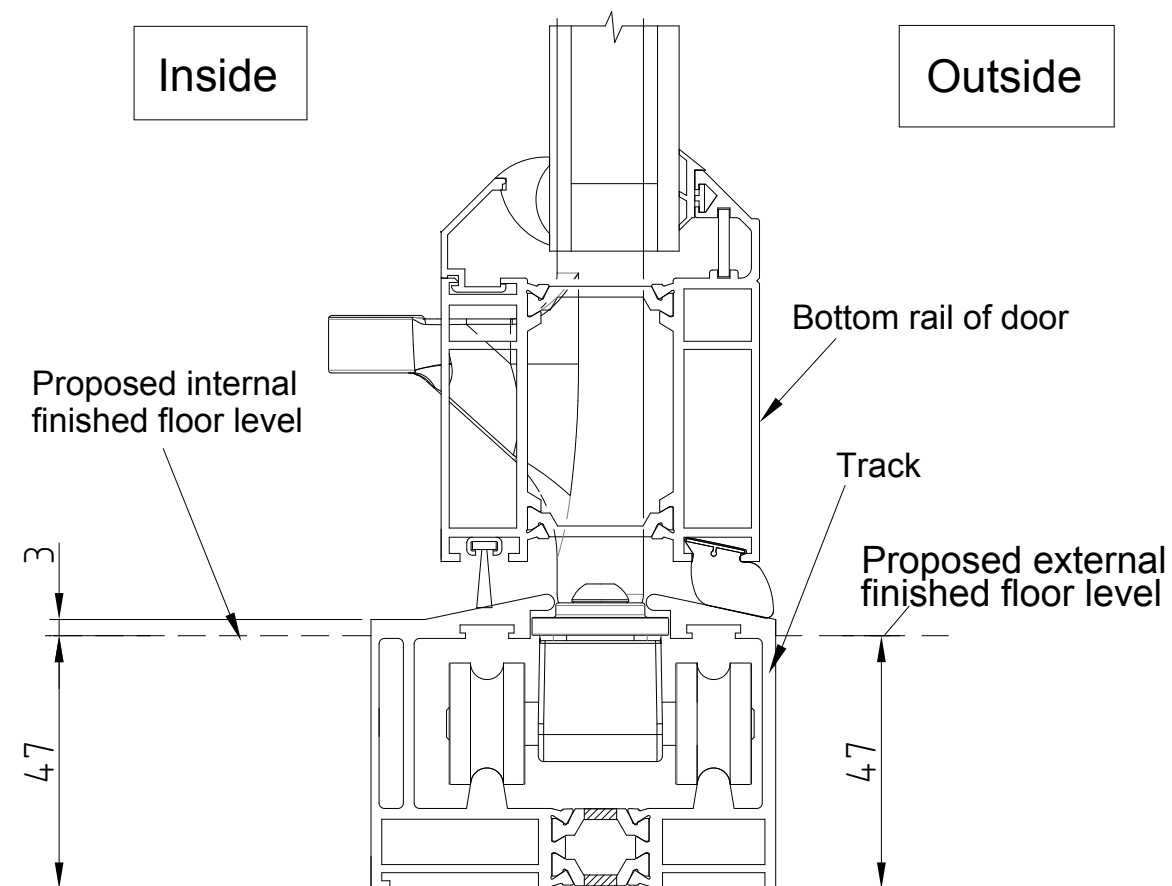

### B - Non-Weathered Threshold Detail

Drawing No: OFDL\_2.56.1

This information and drawing are the copyright of Origin Frames Limited. Copyright is reserved by them and is issued on the condition that it is not copied or disclosed by or to any unauthorised persons without prior consent of Origin Frames Limited.

All dimensions are in mm.

Do not scale.

info@origin-global.com  
www.origin-global.com