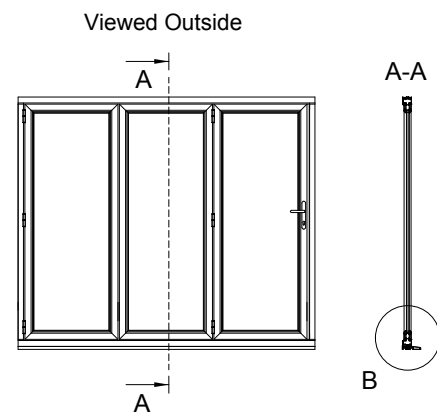

### B - Non-Weathered Threshold Detail

Drawing No: OFDL\_2.56.1

This information and drawing are the copyright of Origin Frames Limited. Copyright is reserved by them and is issued on the condition that it is not copied or disclosed by or to any unauthorised persons without prior consent of Origin Frames Limited.

All dimensions are in mm.

Do not scale.

info@origin-global.com  
www.origin-global.com