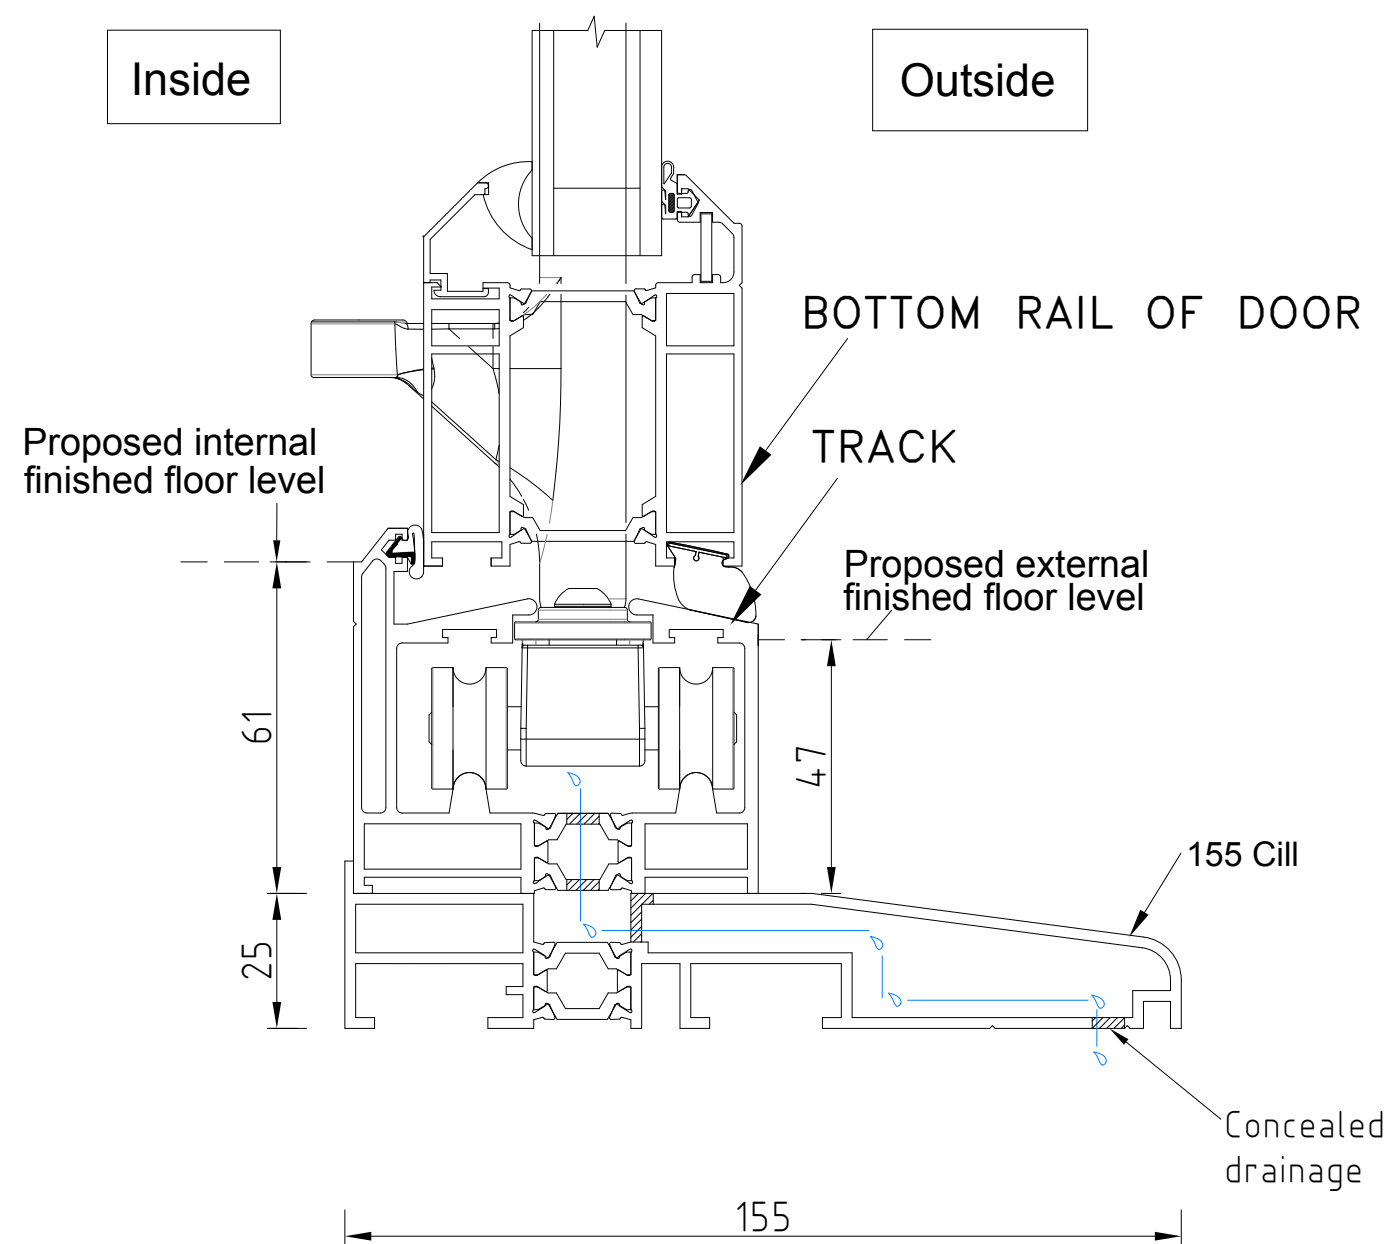

### B - Rebated Threshold Detail with concealed drainage

Drawing No: OFDL\_2.54.1

This information and drawing are the copyright of Origin Frames Limited. Copyright is reserved by them and is issued on the condition that it is not copied or disclosed by or to any unauthorised persons without prior consent of Origin Frames Limited.

All dimensions are in mm.

Do not scale.

[info@origin-global.com](mailto:info@origin-global.com)

[www.origin-global.com](http://www.origin-global.com)