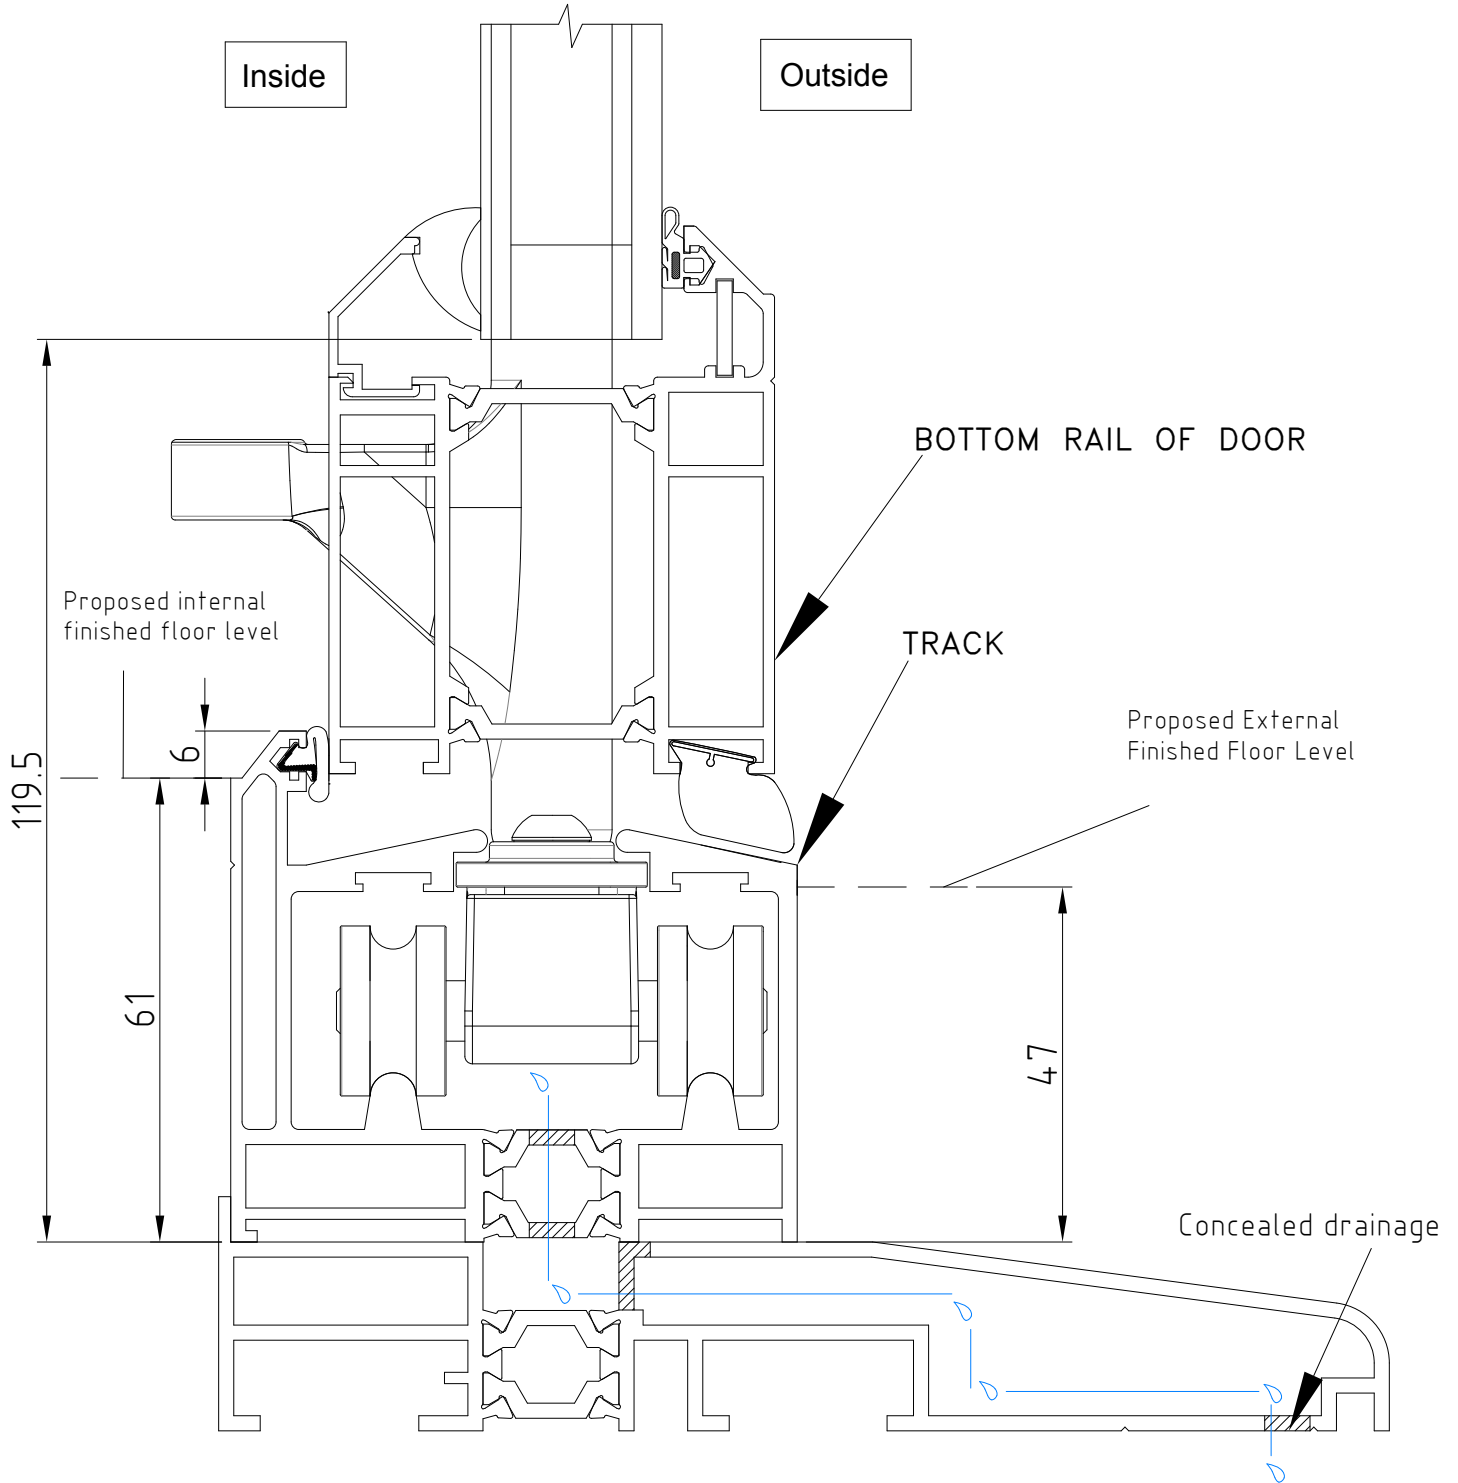

# Detail **6c**

## Bottom Track Detail (Concealed Drainage)

Doors | Bottom Track

Drawing No: OFDL\_2.45.1

This information and drawing are the copyright of Origin Frames Limited. Copyright is reserved by them and is issued on the condition that it is not copied or disclosed by or to any unauthorised persons without prior consent of Origin Frames Limited. All dimensions are in mm. Do not scale.