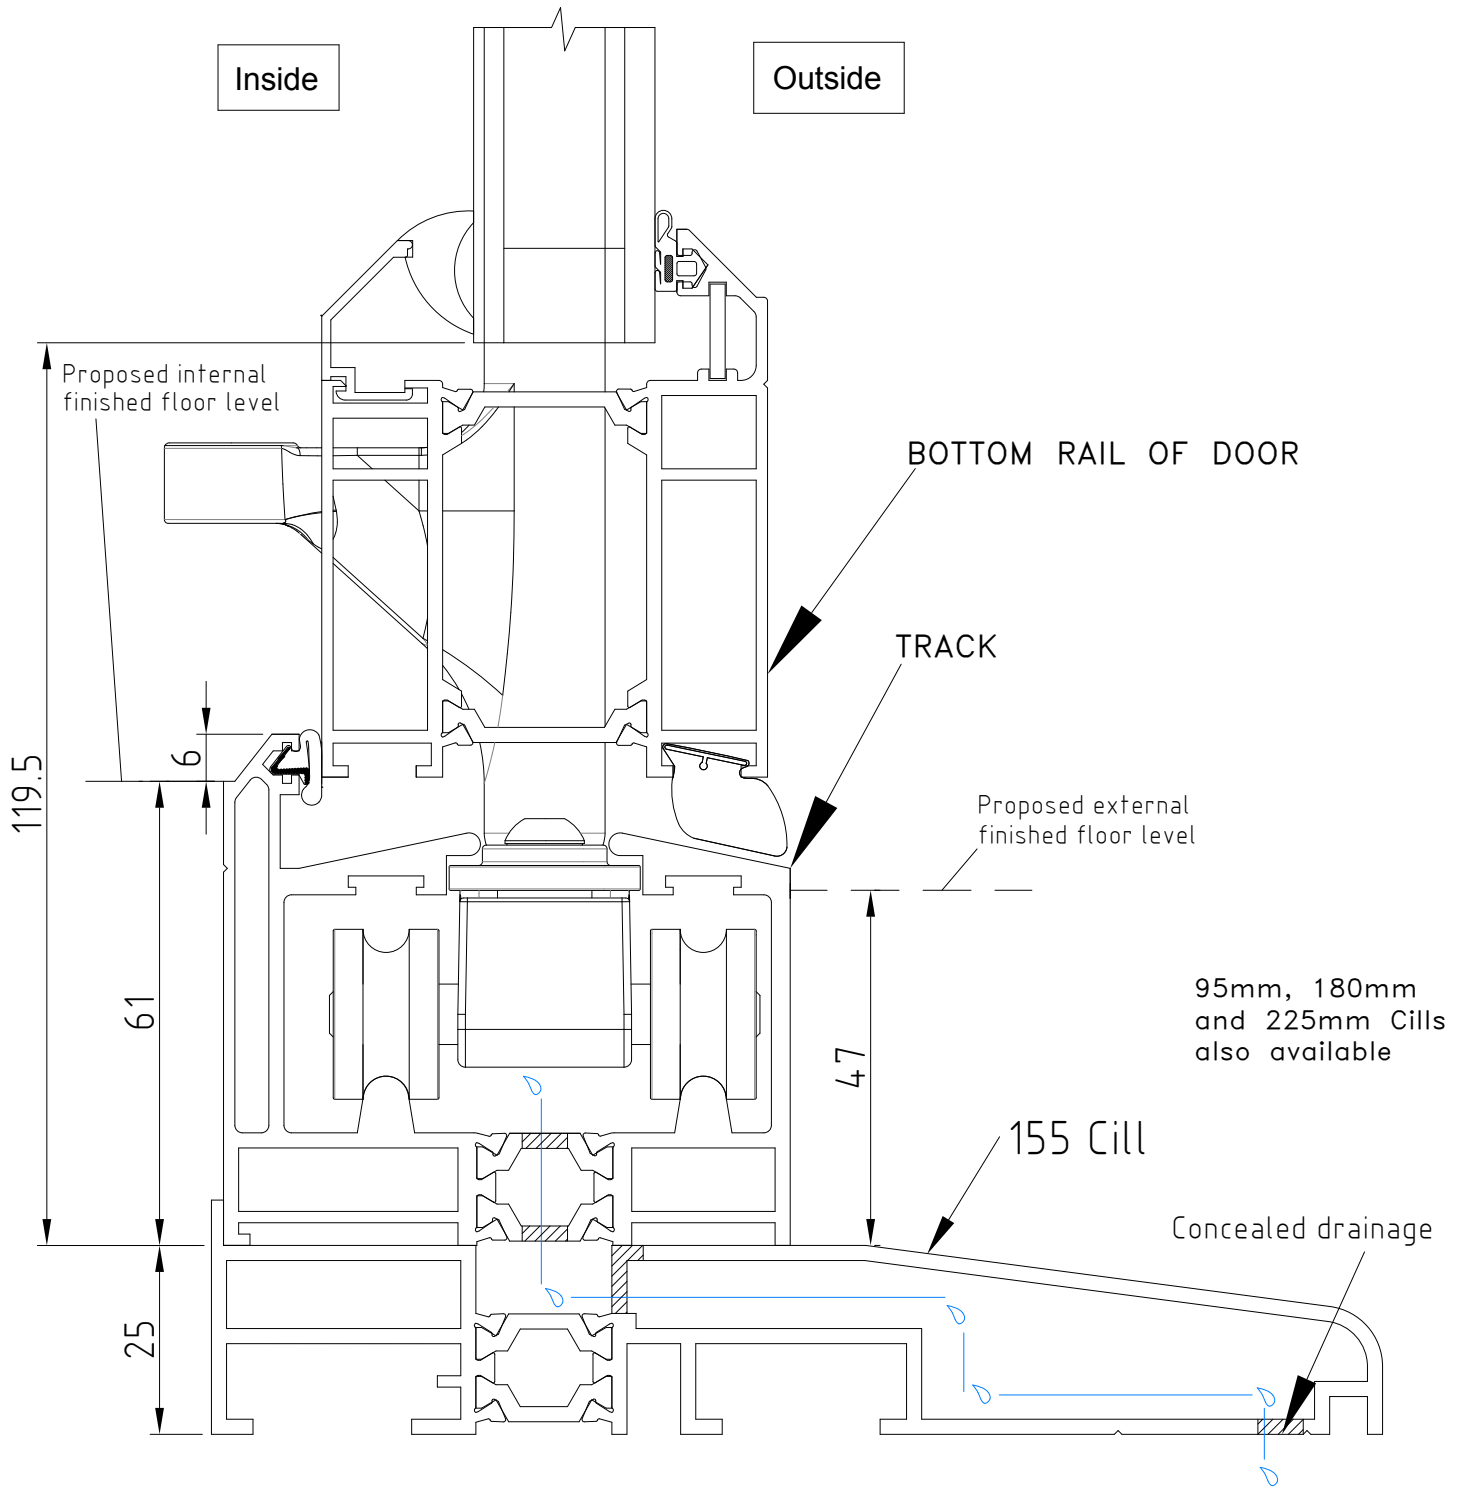

Detail

6

Bottom Track Detail

(Concealed Drainage)

Doors | Bottom Track

Drawing No: OFDL_2.43.1

This information and drawing are the copyright of Origin Frames Limited. Copyright is reserved by them and is issued on the condition that it is not copied or disclosed by or to any unauthorised persons without prior consent of Origin Frames Limited. All dimensions are in mm. Do not scale.