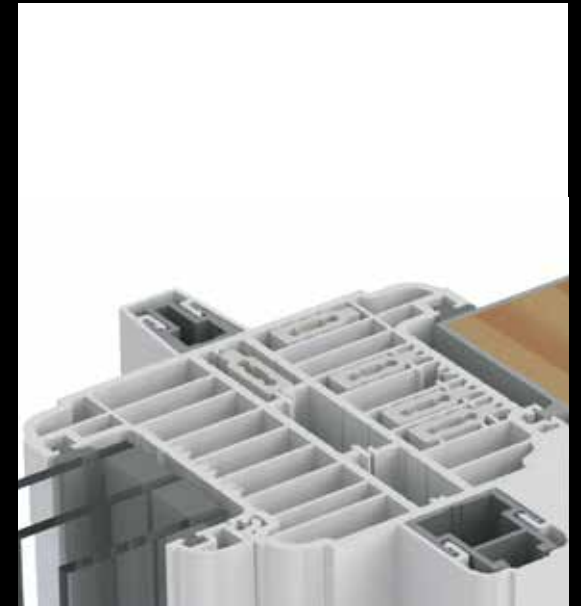

PLASTER LINES

Full entrance door screens are available including fully glazed or matching composite side panels and an authentic cill. A 15mm frame extension is available so that you can also install

R9 doors into existing 70mm plaster lines if required. This product is designed to replace the 1930's entrance screens seen in most suburbs in a very authentic way.