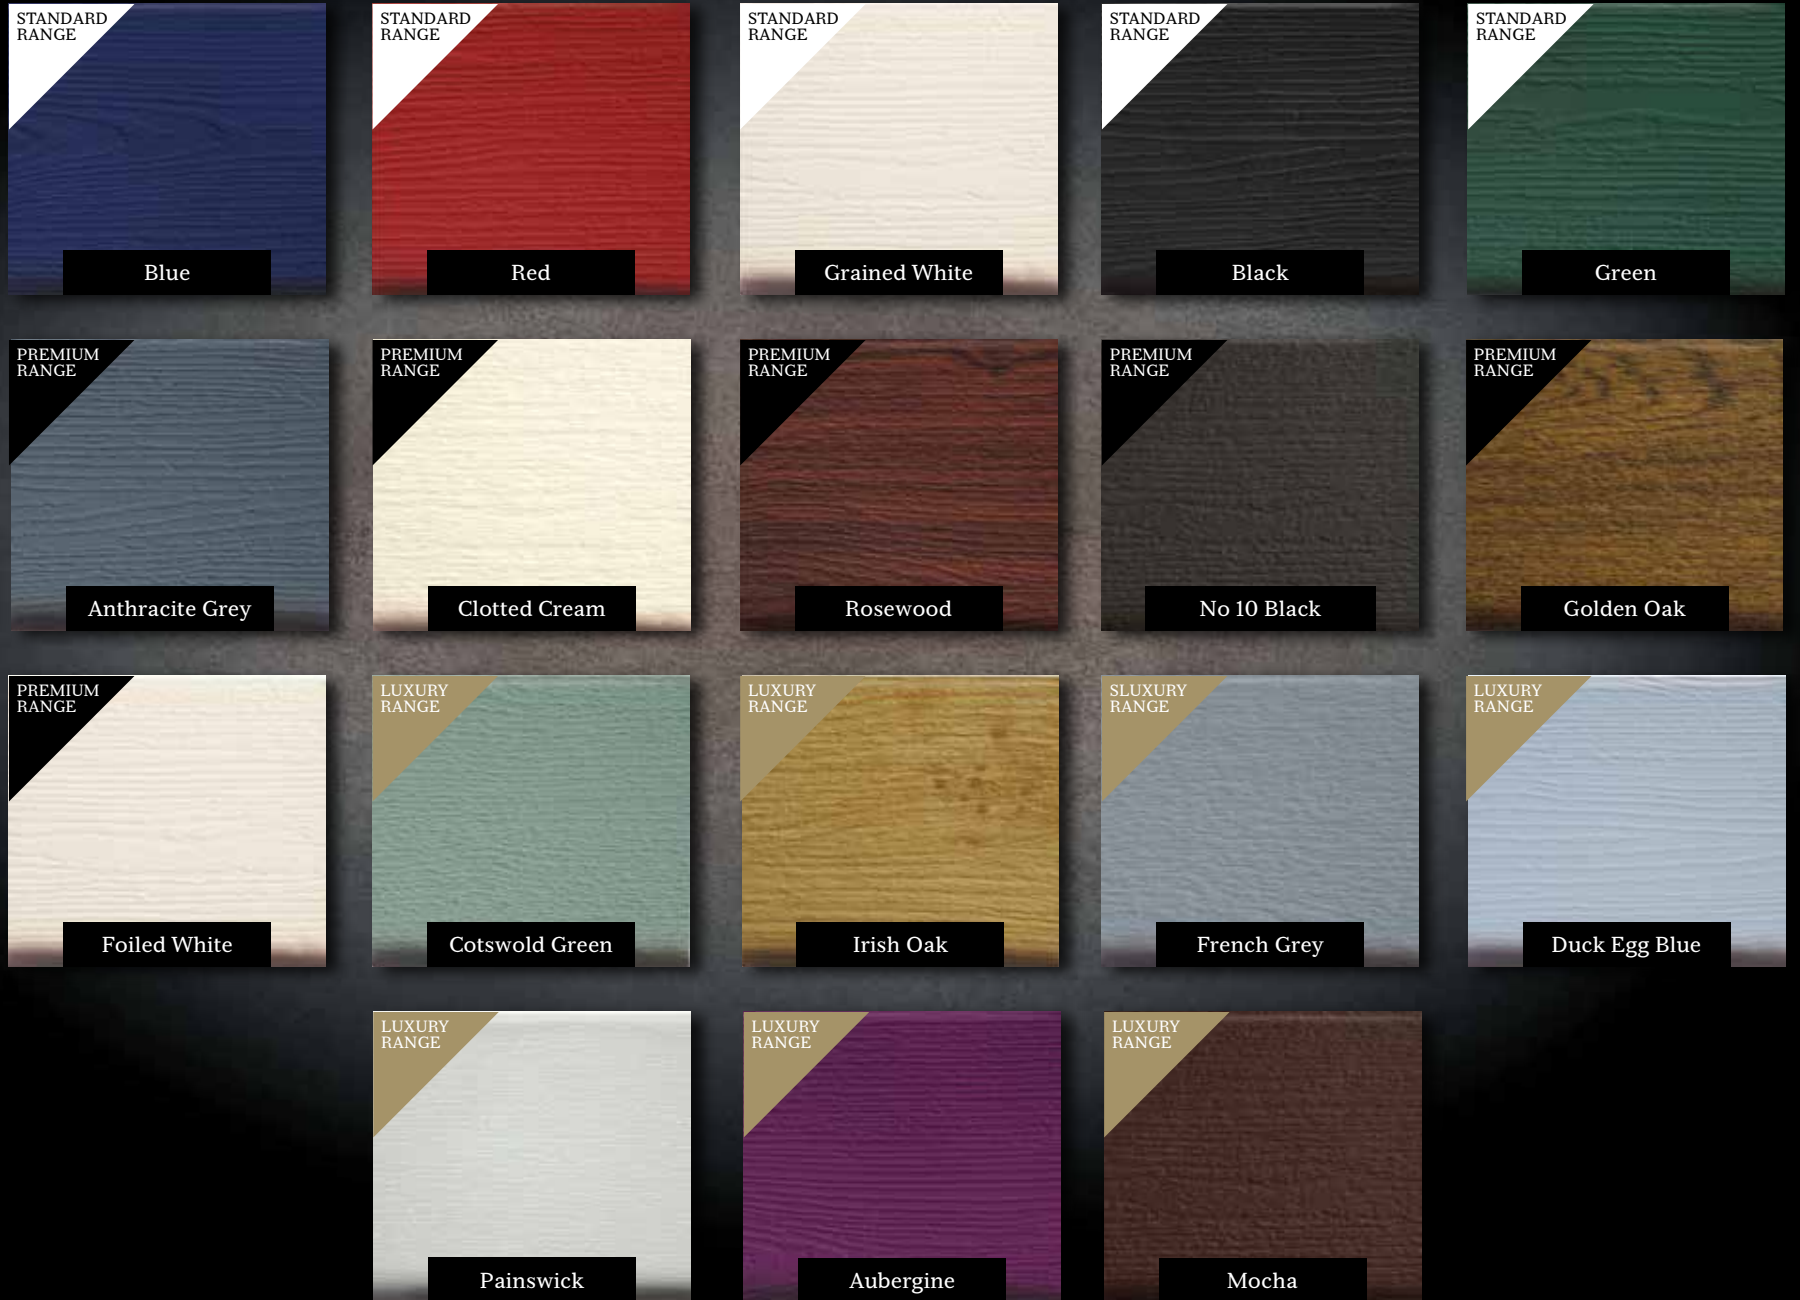

Warwick Glass available in all of our doors

Abstract Glass available in the Pisa, Turin and Siena

Satin Glass available in all of our doors

DOOR FRAME COLOURS THE GRADUATE COLLECTION

COLOUR CHOICE

You can choose from any of these colours above for your door frame. You can have the same colour on both sides or with a grained white internal face.
Go to www.residence9.co.uk for full 'Dual Finishes Chart'

COMPOSITE DOOR COLOURS
THE STANDARD, PREMIUM & LUXURY RANGE

CHOOSE FROM OVER 12,960 COLOUR OPTIONS

All of our fantastic designs are available in any of our 18 colours inside and/or outside of the door, including Painswick, Mocha, Rich Aubergine, Chartwell Green, Duck Egg Blue, French Grey and Irish Oak.