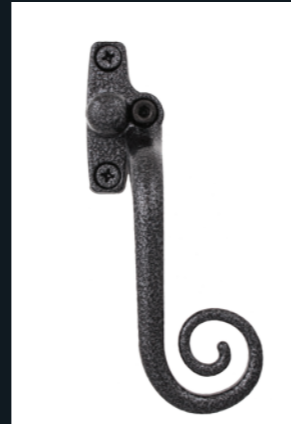

R9 MONKEY TAIL & R9 PEAR DROP

10" working stays only available in this range

Available in RH and LH designs

THE R9 CONTEMPORARY RANGE

For a more contemporary presence a range of handles and stays in R9 Monkey Tail and R9 Tear Drop designs are available in Hardex Gold, Hardex Chrome, Hardex Graphite and Antique Black. The R9 Monkey Tail design is also available in the additional colour of Painted White and is exclusive to Residence 9.