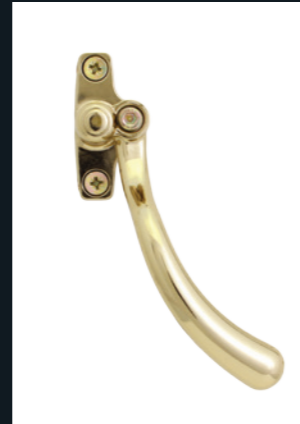

THE R9 HANDFORGED RANGE

These hand forged designs go through a very thorough and individual four hour hand forging process to give you a completely unique item, which is crafted with skill using only traditional techniques. The attractive finishes are practical too, being durable and corrosion-resistant, which is low maintenance and resistant to moisture so can be used in bathrooms and kitchens too. Add charming character to your already beautiful Residence 9 windows.

R9 MONKEY TAIL & R9 PEAR DROP - PEWTER PATINA

Available in RH and LH designs

THE R9 CONTEMPORARY RANGE

Your Residence 9 windows are the essence of style and equally suited to both modern and period properties, create a perfectly matching window with the contemporary range of handles and stays. Inspired by 19th Century ironmongery, but with modern production processes, your windows will exude sophisticated elegance with the R9 Monkey Tail or R9 Tear Drop designs.

R9 MONKEY TAIL & R9 PEAR DROP

10" working stays only available in this range

Available in RH and LH designs

THE R9 CONTEMPORARY RANGE

For a more contemporary presence a range of handles and stays in R9 Monkey Tail and R9 Tear Drop designs are available in Hardex Gold, Hardex Chrome, Hardex Graphite and Antique Black. The R9 Monkey Tail design is also available in the additional colour of Painted White and is exclusive to Residence 9.